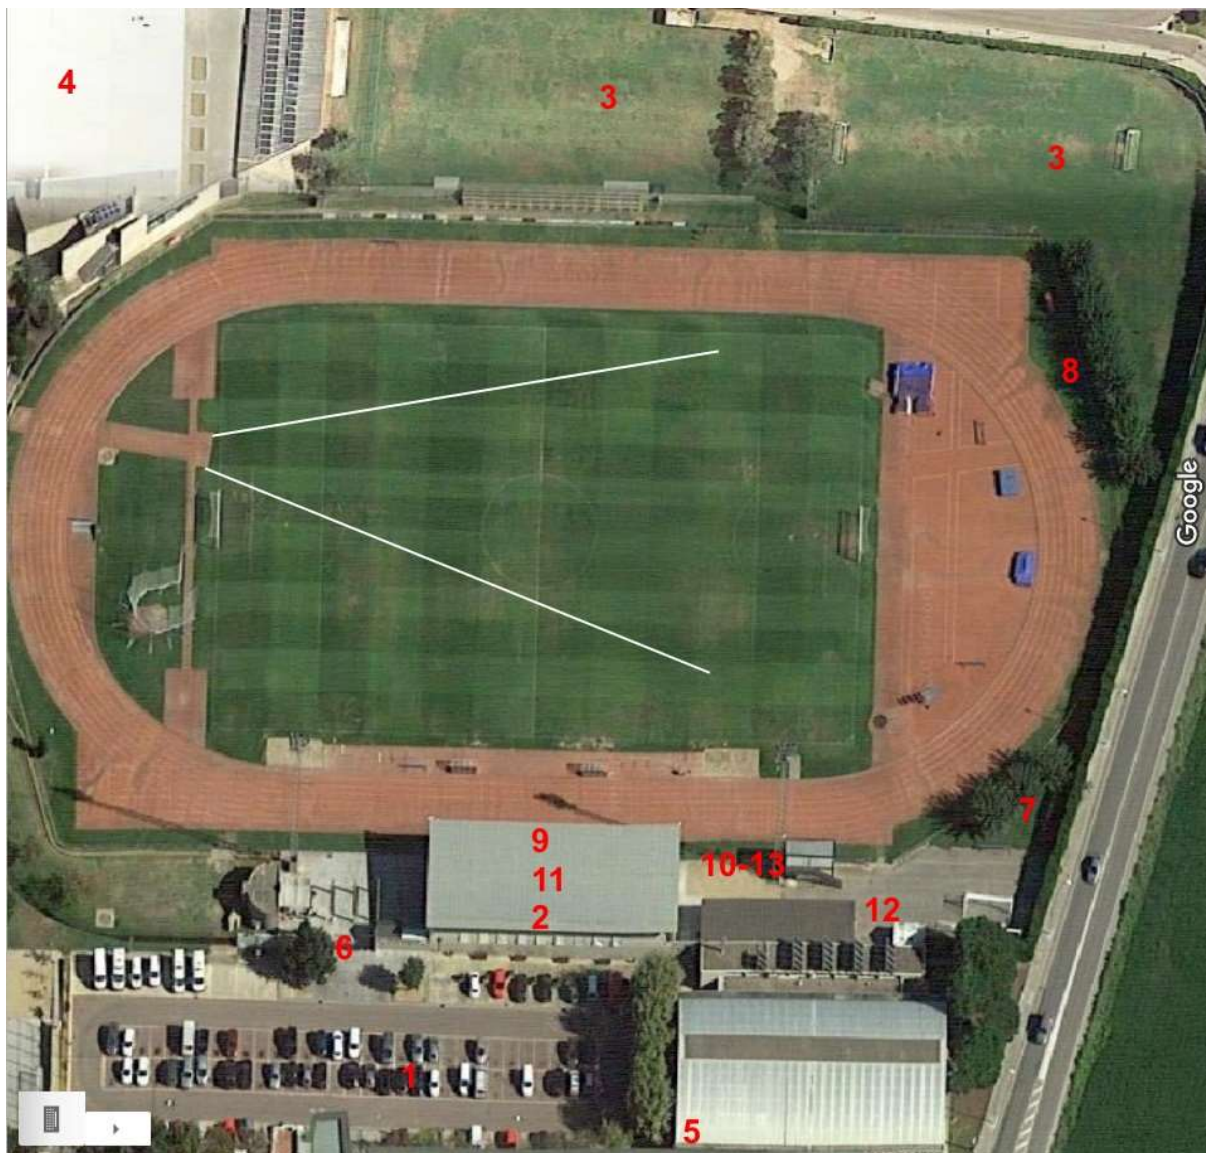

XXIX MÍTING INTERNACIONAL D'ATLETISME
PALAFRUGELL – COSTA BRAVA
Estadi Municipal, 29 de maig de 2022

Campionat de Catalunya de relleus sub 18 – sub 20 i sub 23

PLÀNOL DE L'ESTADI

Estadi Municipal Josep Pla Arbonès – C/. Ample, 107 – 17200 Palafrugell +34.972 30 30 04

EUROPEAN ATHLETICS PROMOTION
we are proud of

www.eap-circuit.org

CIRCUIT OF INTERNATIONAL ATHLETICS MEETINGS AROUND EUROPE, DEVOTED TO ATHLETES AND ATHLETICS SINCE 1990

#TrueAthletics : EAP CONTRIBUTES TO FIGHT AGAINST DOPING, DRUGS AND ALL FORMS OF CHEATING WITHIN SPORTS - PLAY IT CLEAN !